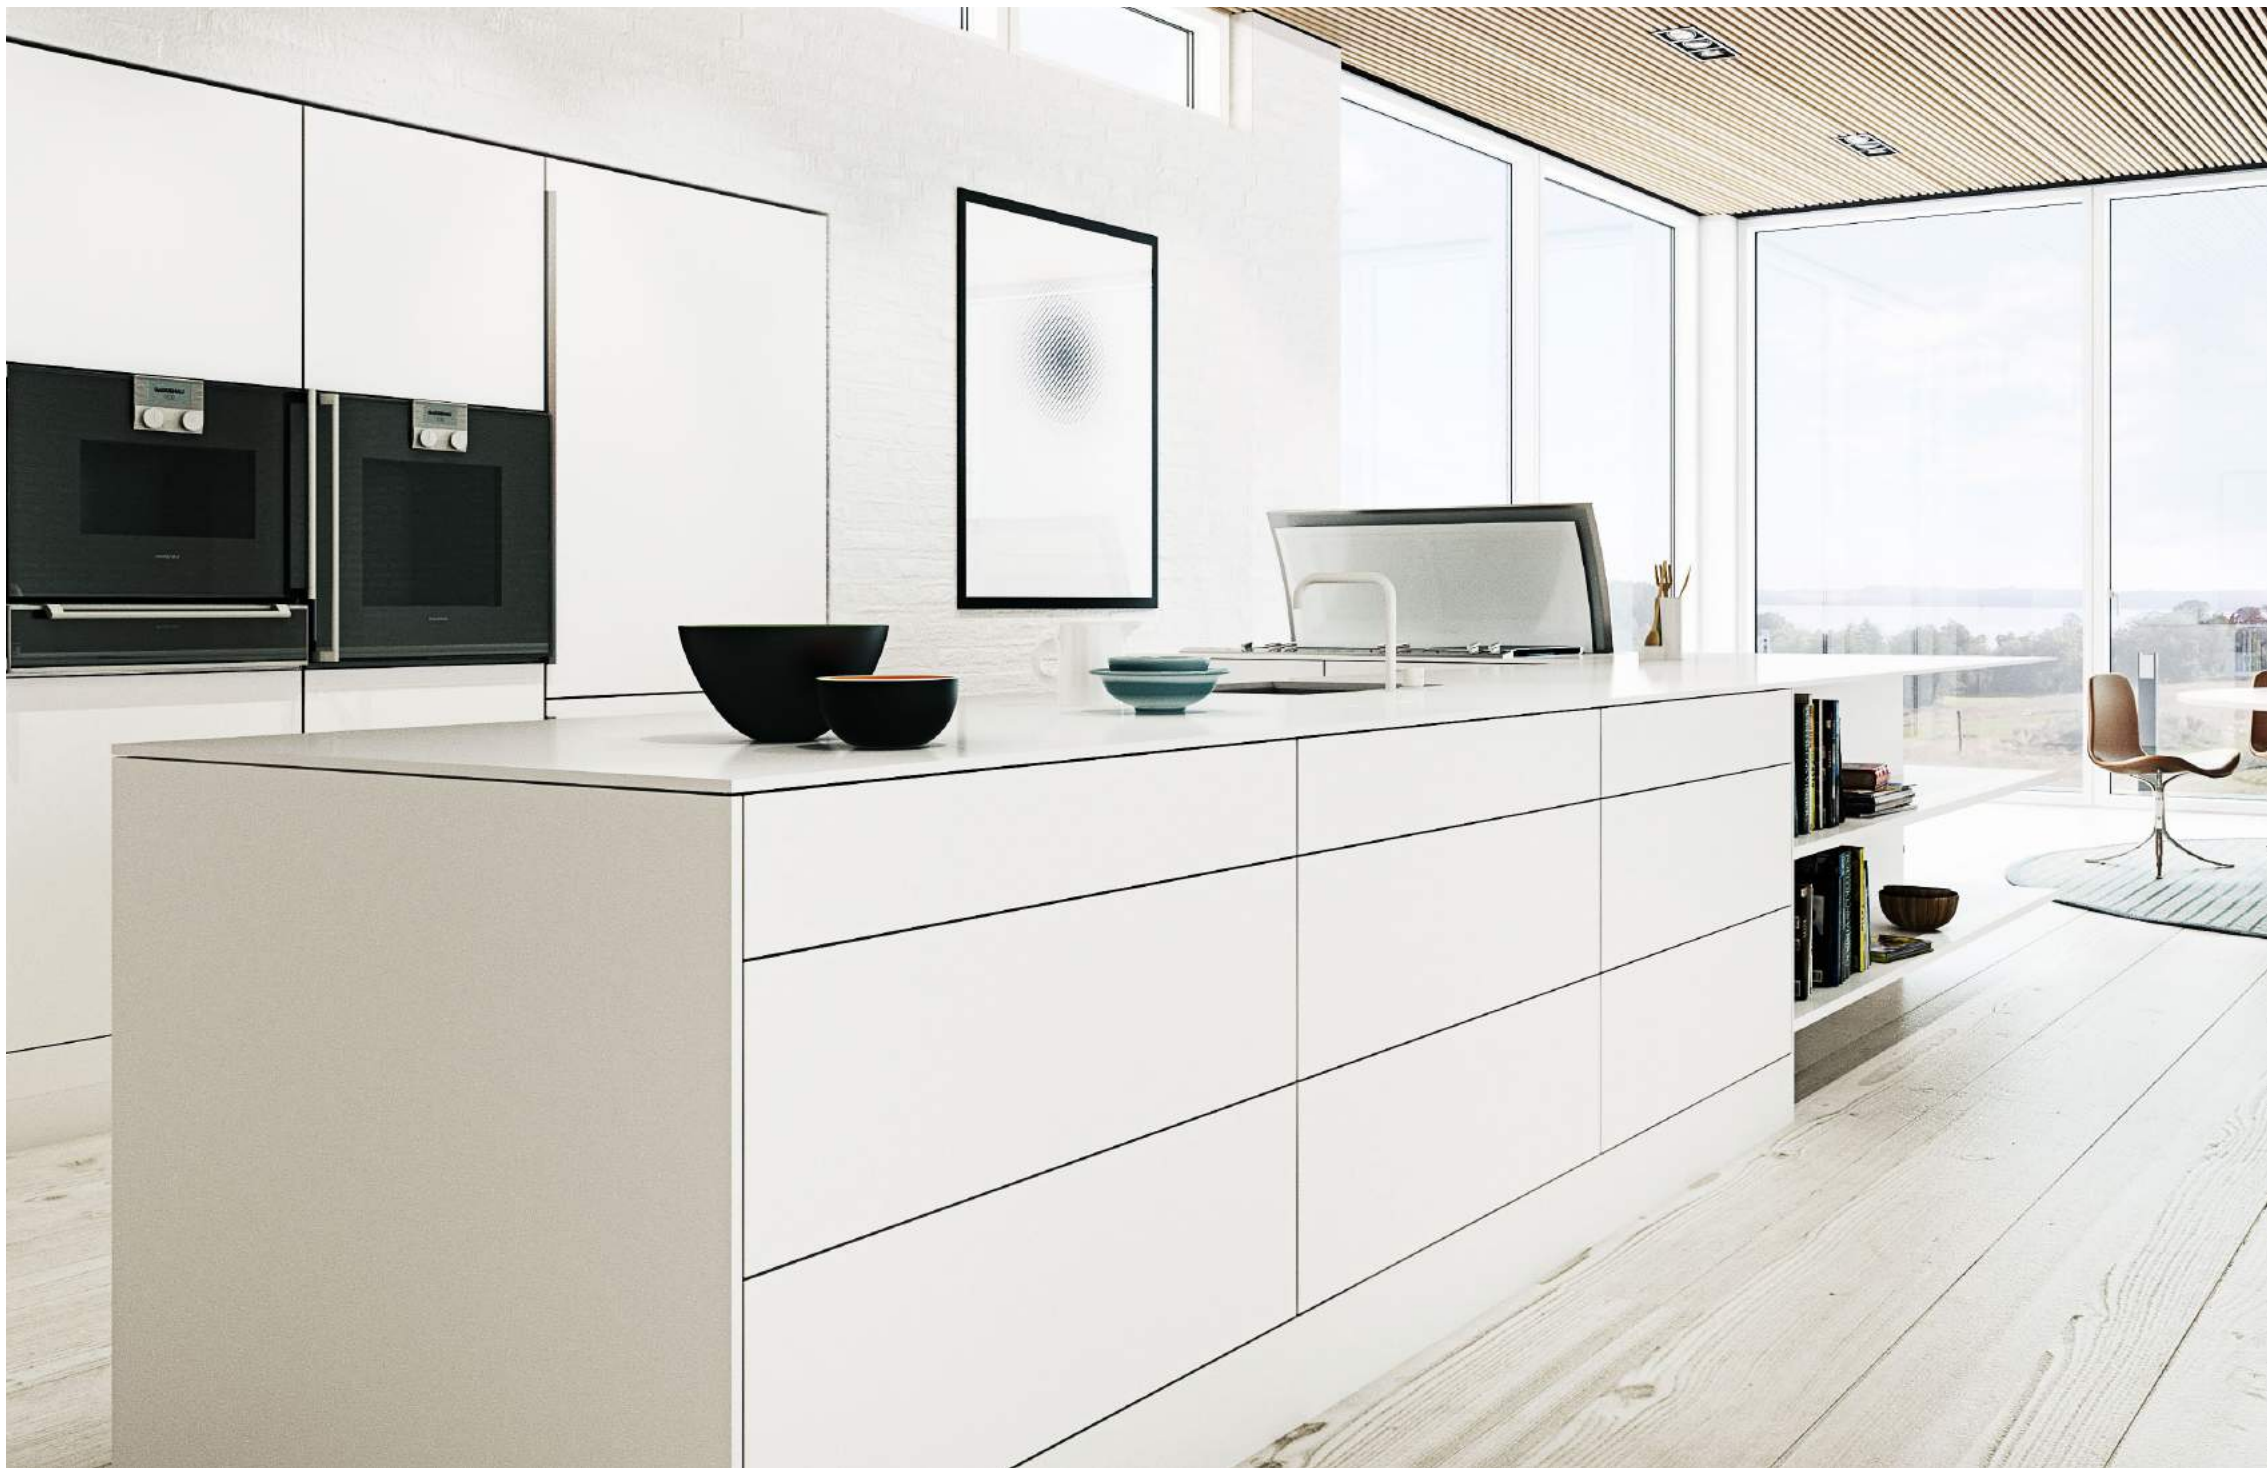

The choice between the u- and i-series is a choice between two architectural expressions. Between two interpretations of aesthetic minimalism. The u-series gives you ultimate purity in the simple, unequivocal expression of the fronts. There are no handles at all, but either the mechanical push-open solution or the sophisticated luxury solution with servo-drives for opening and closing doors and drawers. If you choose the i-series, you get a different functional interpretation of minimalism with the beautifully rebated handle. Designed with an eye for both aesthetic pleasure and thought-through functionalism in everyday life. Perfection that stands out. And makes itself felt.